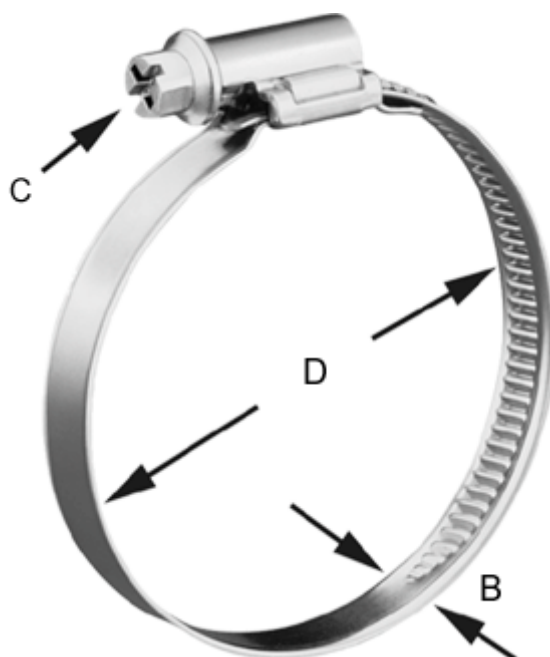

Article number: 021366703140

Description: Worm Drive Hose Clip
TORRO 130-150/12 C7 W3

Measures

C (screw type) = C7 - 7mm

Diameter D = 130-150

Width B = 12.0